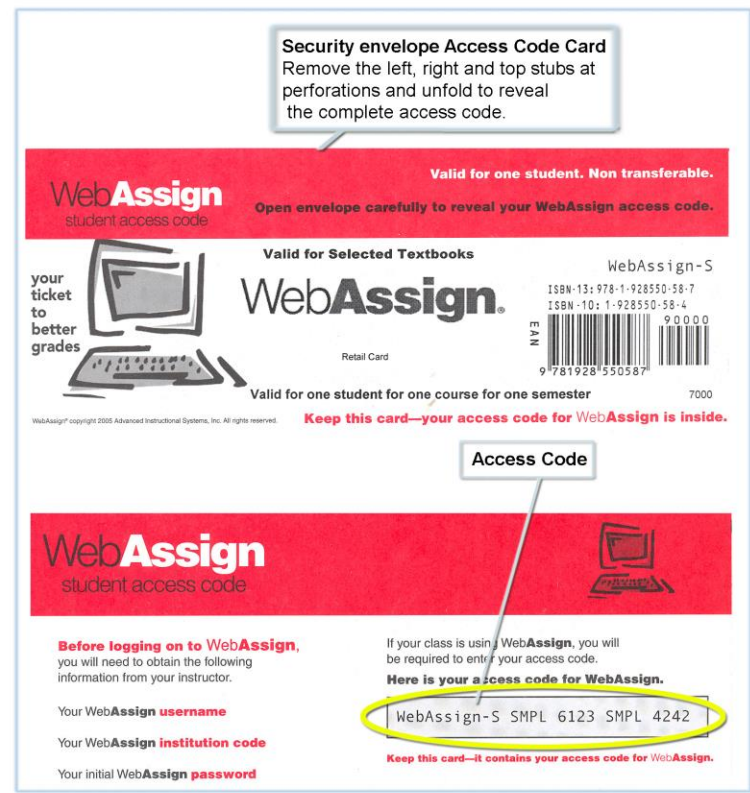

How Do I Pay for WebAssign?

After logging in, you might see a notice that shows grace period information and payment options.

- To register, enter a code number if you have an Access Code card.
- If you do not have an Access Code card, you can buy an Access Code online with a credit card.
- After the grace period ends, you will see payment options. You must enter an Access Code to continue.

I would like to:

- purchase access online
- enter an access code (purchased with textbook or from a bookstore)
- continue my trial period (10 days remaining)

[Continue](#)

What Does An Access Code Card Look Like?

Your access code card might look like this

or this

Student Guide

Links to the *WebAssign Student Guide* are available on your Login page and after logging in.

The *Student Guide* explains how to:

- Access and open assignments.
- Answer various types of questions.
- Ask your teacher for help.
- View scores and grades.
- Find additional resources.