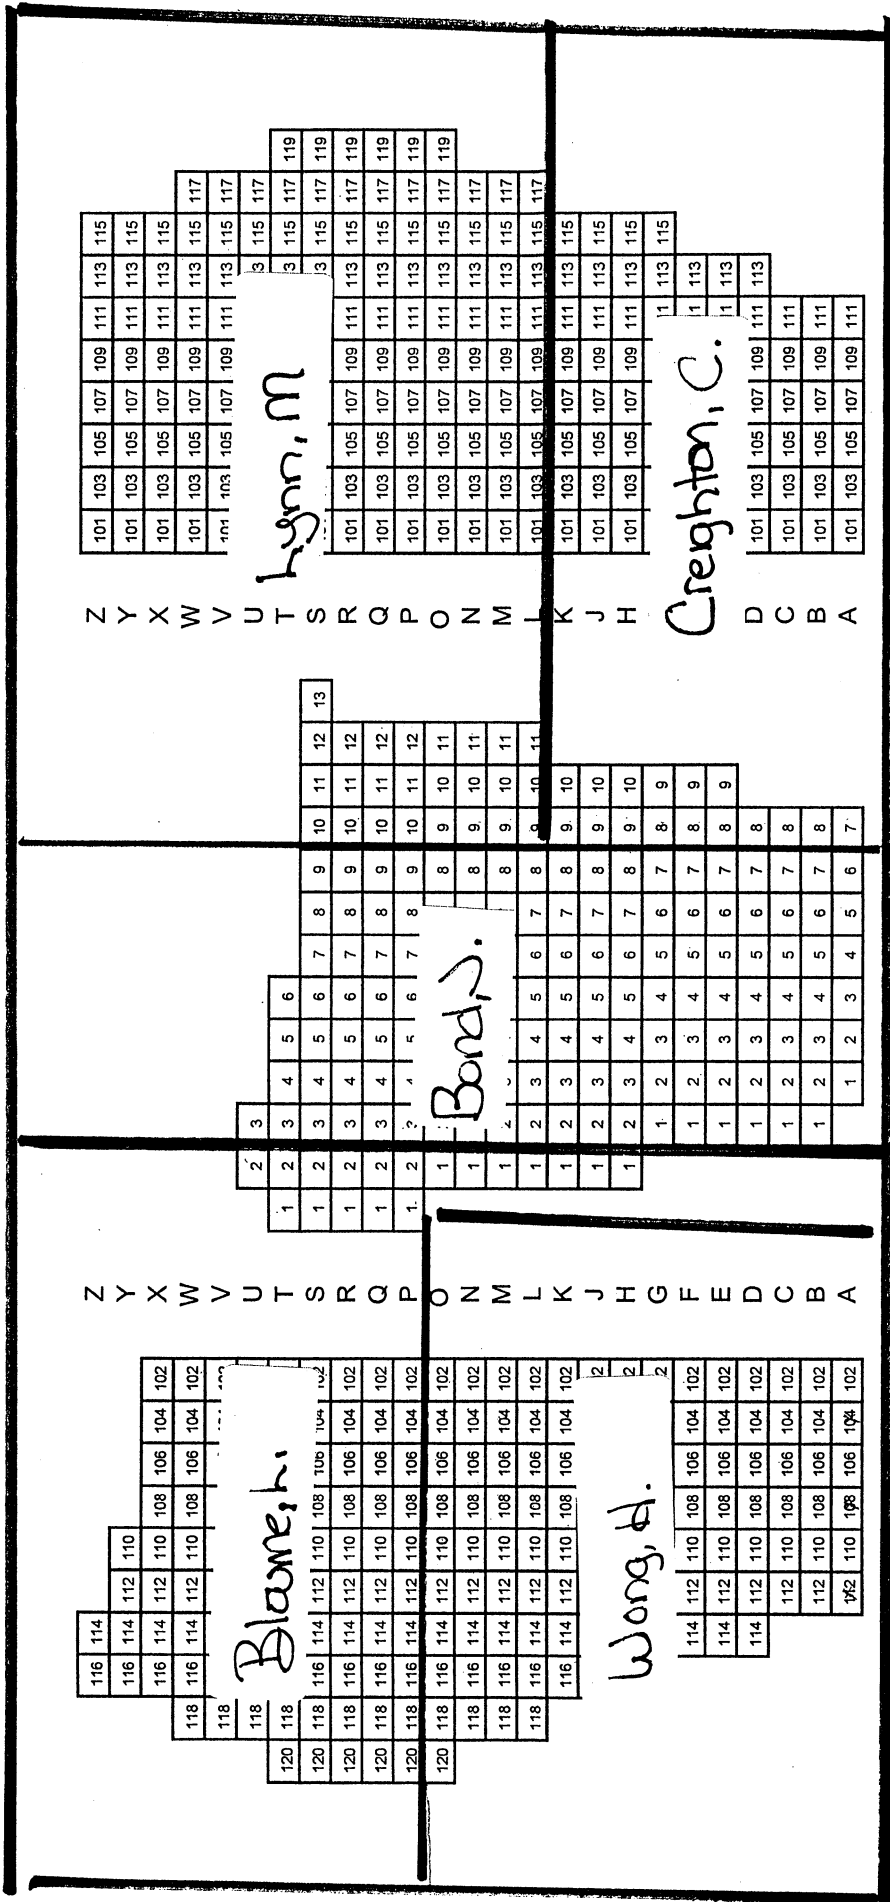

# MA 161 w/ 161 I

Fri, May 9, '14

8:00am - 10:00am

Loeb Playhouse  
Purdue University  
Main Floor  
634/312 Seating

Loeb Balcony

419/213 Seating

114	112	110	108	106	104	102

Sosa, G.

125	124	122	120	118	116	114	112	110	108	106	104	102