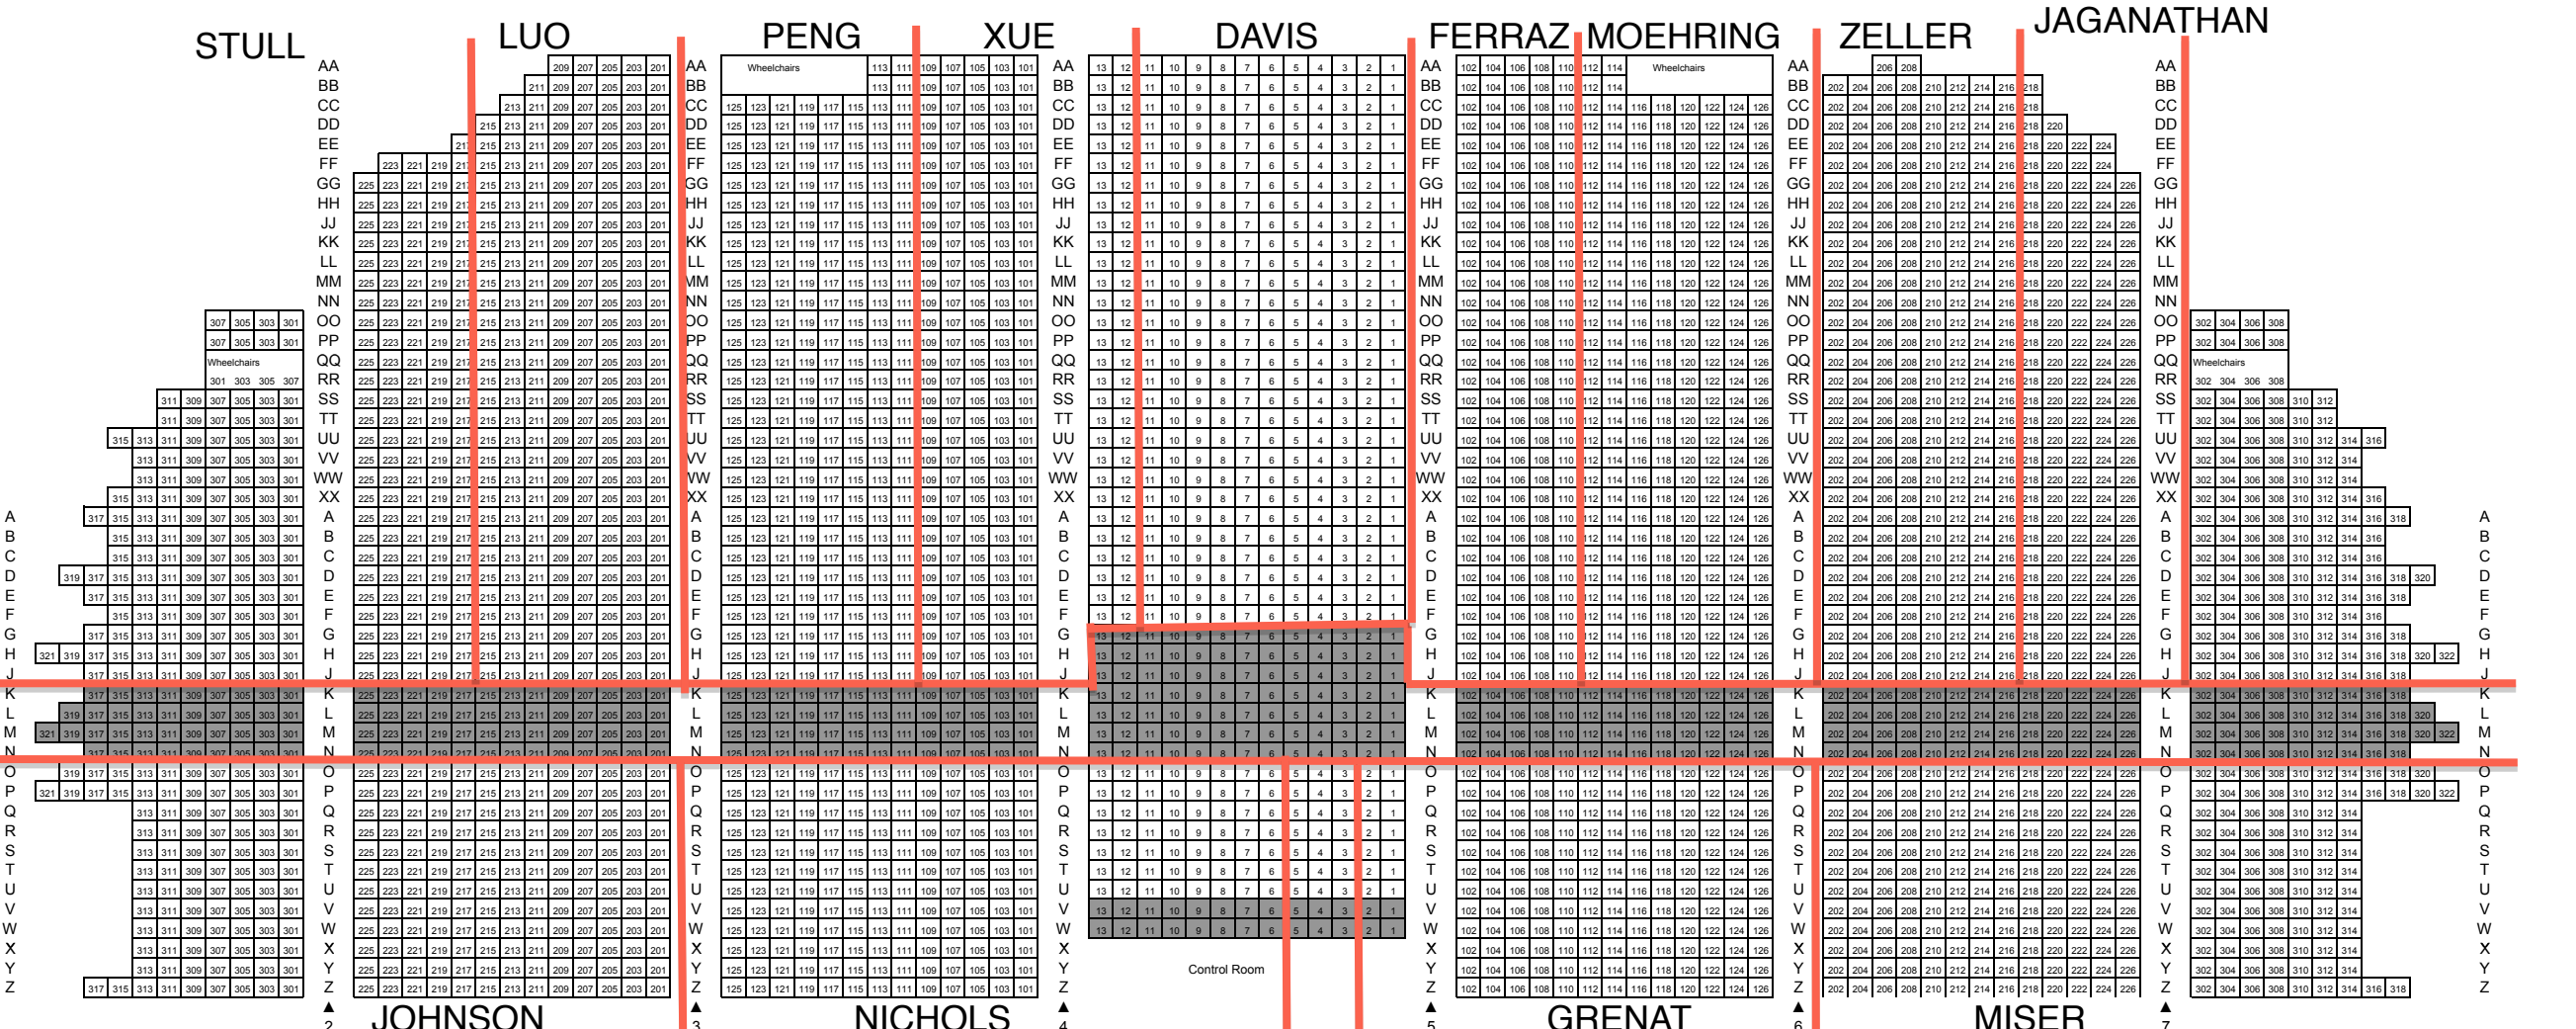

**Elliott Hall of Music
Purdue University**

Main Floor

No seating Rows K, L, M, N - All Sections
No seating Rows G, H, J, K, L, M, N - Center Sections
3549/1688 Stations

STAGE WHERE COURSE COORDINATOR WILL BE

STAGE WHERE COURSE COORDINATOR WILL BE

STUDENTS ON MAIN FLOOR ENTER HERE.

STUDENTS ON MAIN FLOOR ENTER HERE.

STUDENTS ON MAIN FLOOR ENTER HERE.

STUDENTS IN FIRST BALCONY, GO UP STAIRS ON THE SIDE.

STUDENTS IN FIRST BALCONY, GO UP STAIRS ON THE SIDE.

Elliott Hall of Music
Purdue University
First Balcony
No Seating Rows H, J, K
1622/743 Stations