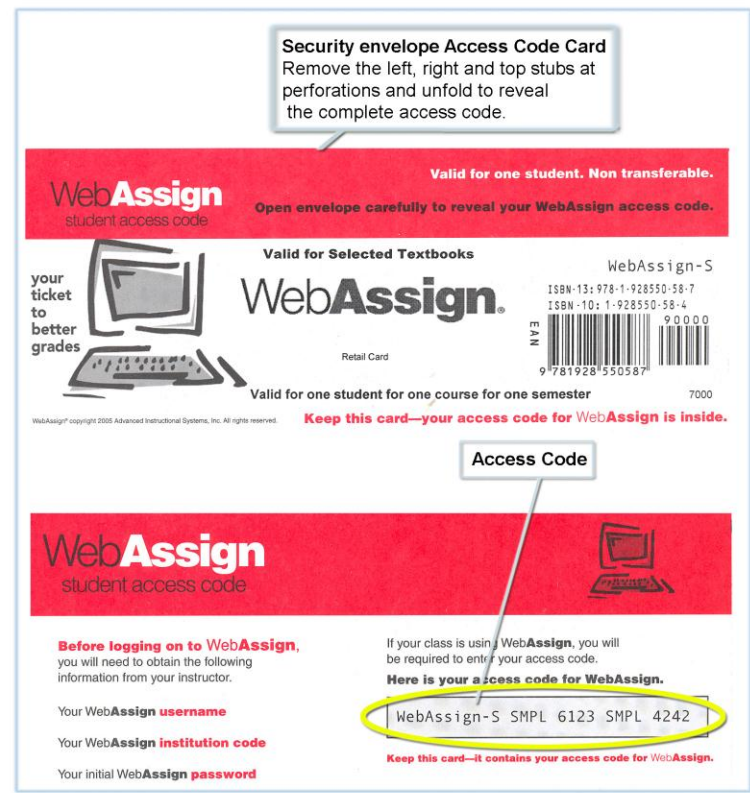

How Do I Pay for WebAssign?

After logging in, you might see a notice that shows grace period information and payment options.

- To register, enter a code number if you have an Access Code card.
- If you do not have an Access Code card, you can buy an Access Code online with a credit card.
- After the grace period ends, you will see payment options. You must enter an Access Code to continue.

I would like to:

- purchase access online
- enter an access code (purchased with textbook or from a bookstore)
- continue my trial period (10 days remaining)

[Continue](#)

What Does An Access Code Card Look Like?

Your access code card might look like this

or this

Student Guide

Links to the *WebAssign Student Guide* are available on your Login page and after logging in.

The *Student Guide* explains how to:

- Access and open assignments.
- Answer various types of questions.
- Ask your teacher for help.
- View scores and grades.
- Find additional resources.