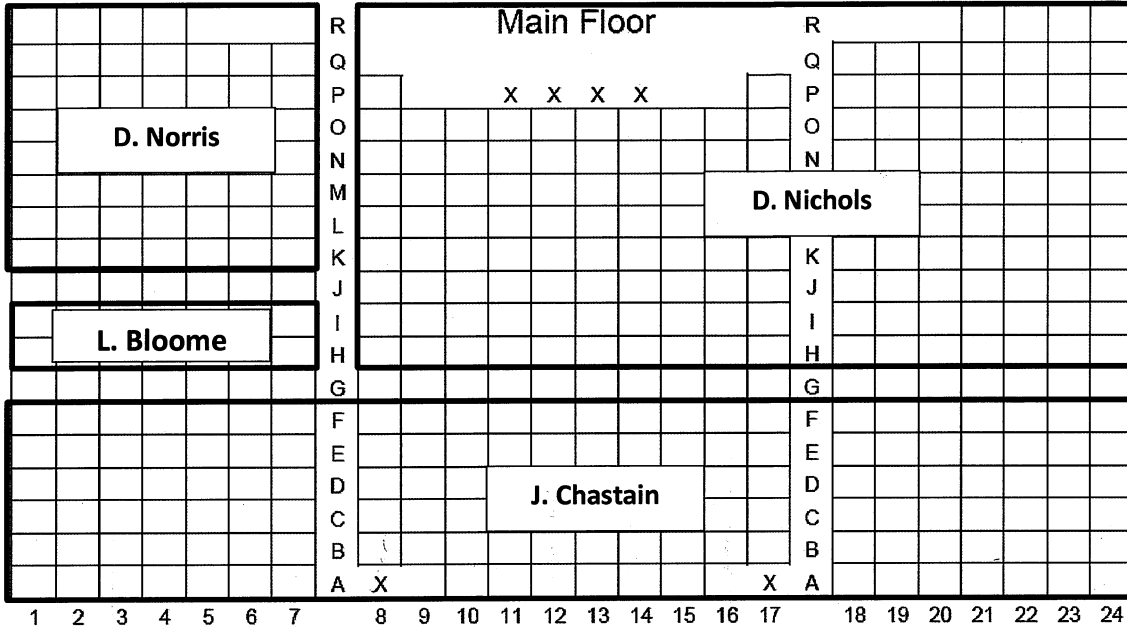

Balcony

WTHR 200

- 480/260 stations
- 394/215 stations (Main Floor)
- 86/45 stations (Balcony)
- X - Wheelchair seating
- 1 Very Large AV screen
- Video Lectern Cabinet
- 35' Chalkboard
- Audio Recording Capabilities
- Voice Amplification