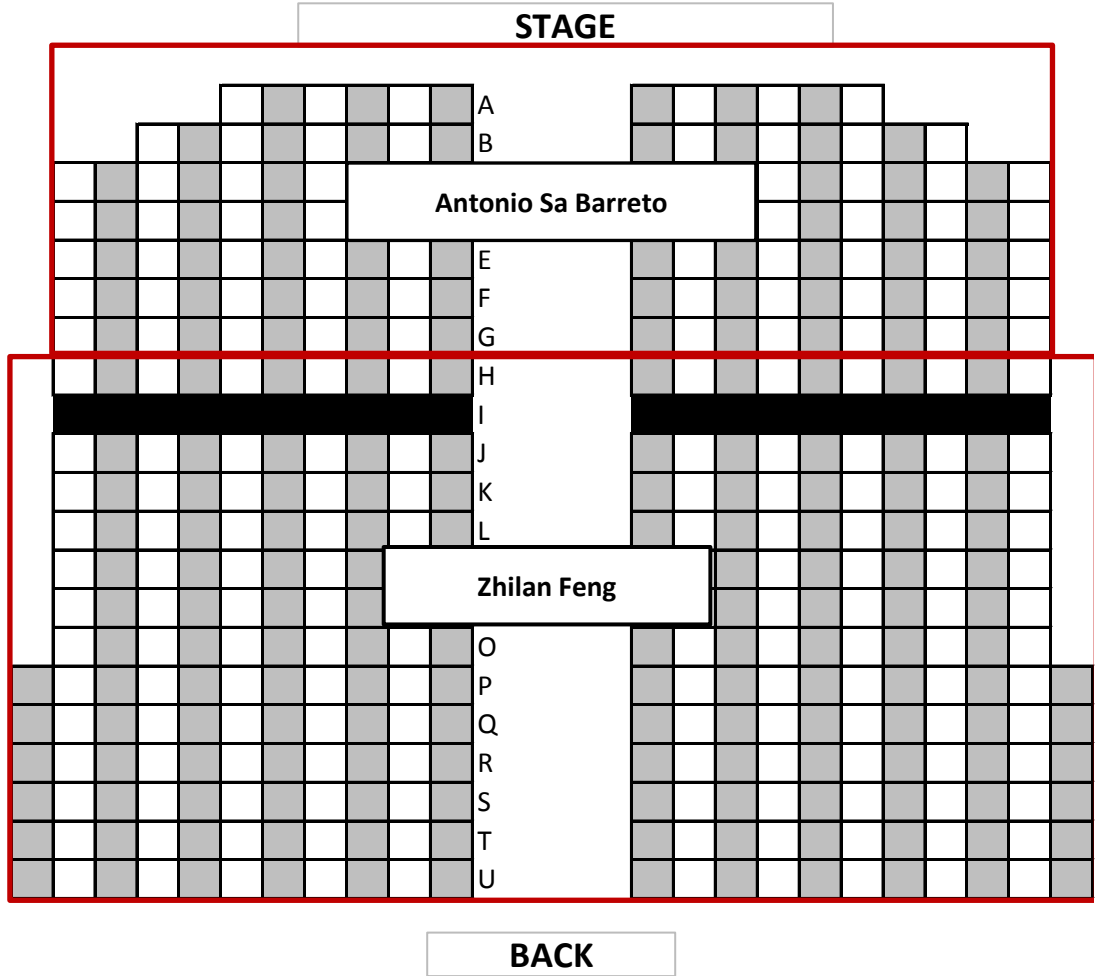

Bradley Lucier

LILY 1105

Antonio Sa Barreto

FOWLER HALL

Tatsunari Watanabe

LILY G126

Sai Kee Yeung

LILY 1105

FOWLER HALL - STEW 130

LILY G126

- 189/106 stations
- 2 AV screens
- Video Lecture Cabinet
- 20' Chalkboard
- Audio Recording Capabilities
- Voice Amplification
- Low Ceiling

LILY 1105

- 445/224 stations
- 1 Very Large AV screen
- Projection Booth
- Video Lecture Cabinet
- 35' Chalkboard
- Audio Recording Capabilities
- Voice Amplification