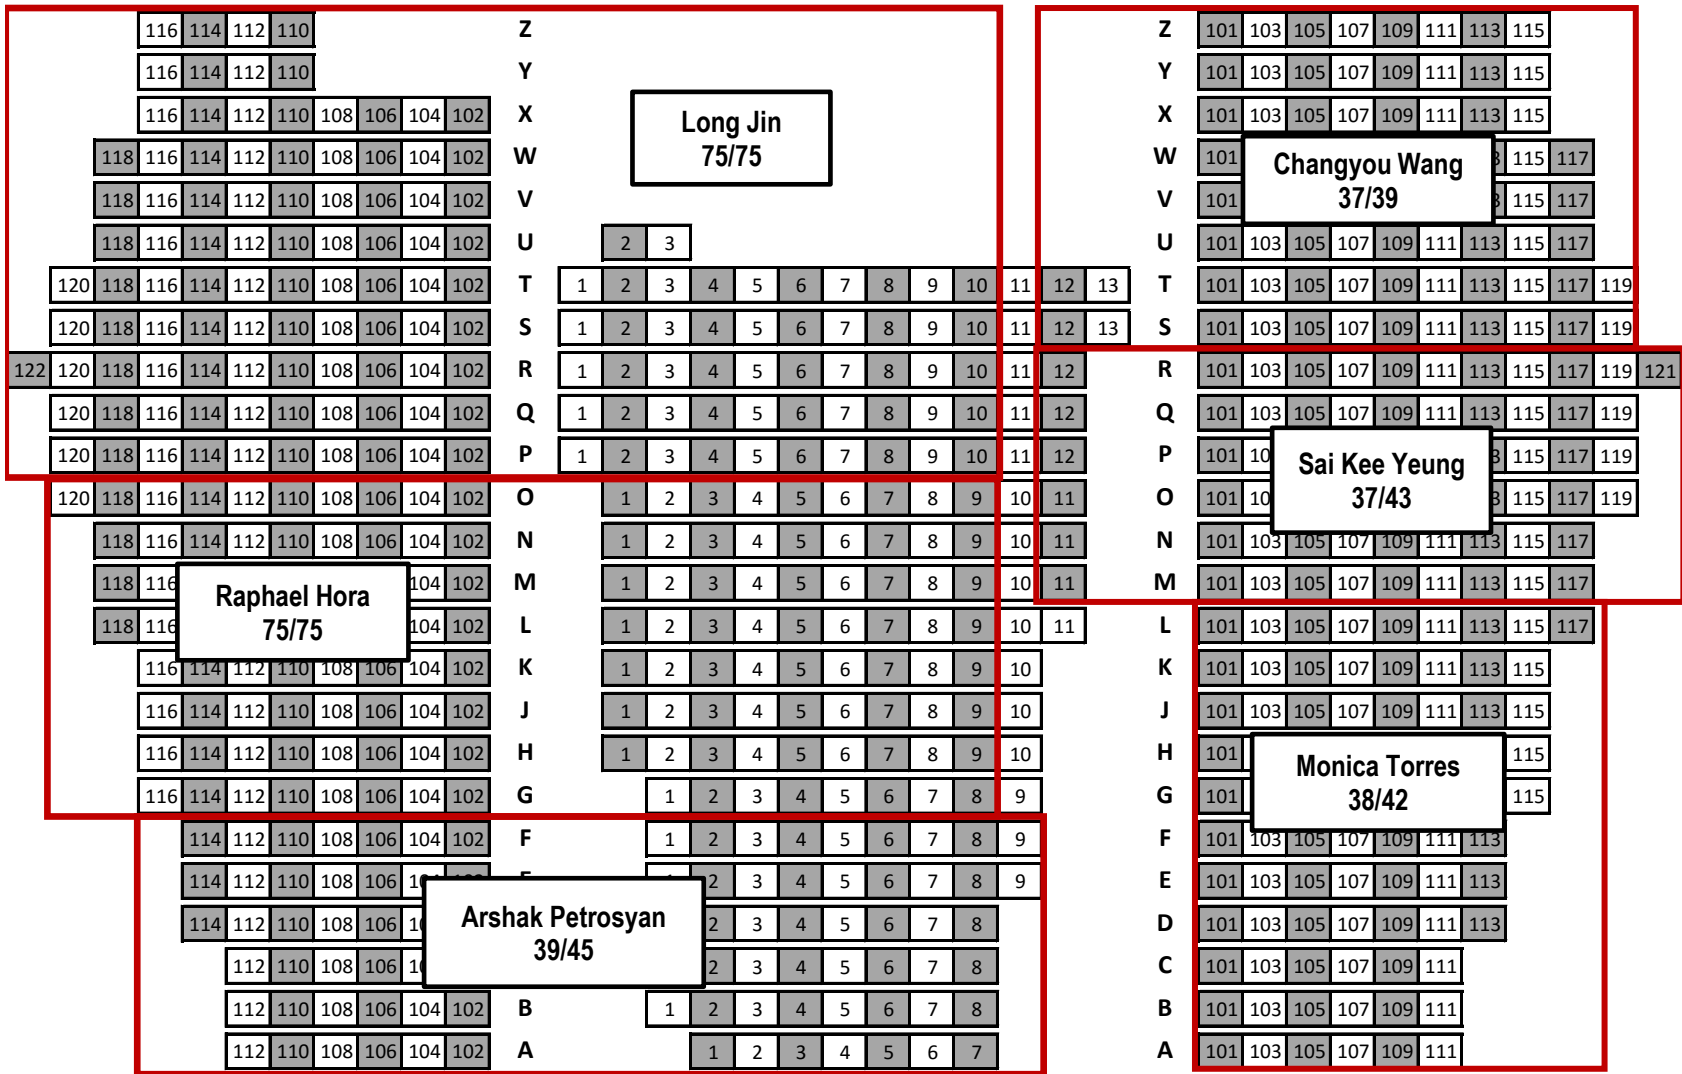

Loeb Playhouse – Main  
*STEW 183*

Wang, Changyou

Loeb Playhouse – Main  
*STEW 183*

Yeung, Sai Kee

Loeb Playhouse – Main  
*STEW 183*

Zhang, Ying

PHYS 114

# Loeb Playhouse Purdue University Main Floor 634/308 Seating

6 12 19 22 24 24 23 23 23 23

6 13 19 19 19 19 18 18 18 18 14 8 1

25 25 25 25 25 25 22 19 12 6