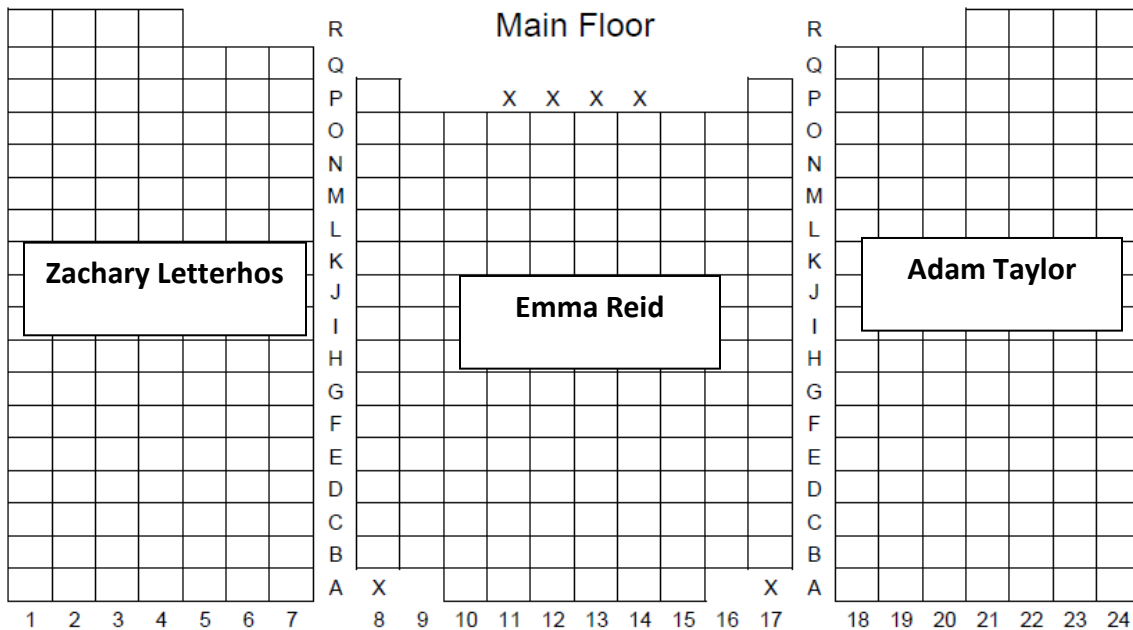

Balcony

Main Floor

WTHR 200

- 480/260 stations
- 394/215 stations (Main Floor)
- 86/45 stations (Balcony)
- X - Wheelchair seating
- 1 Very Large AV screen
- Video Lectern Cabinet
- 35' Chalkboard
- Audio Recording Capabilities
- Voice Amplification