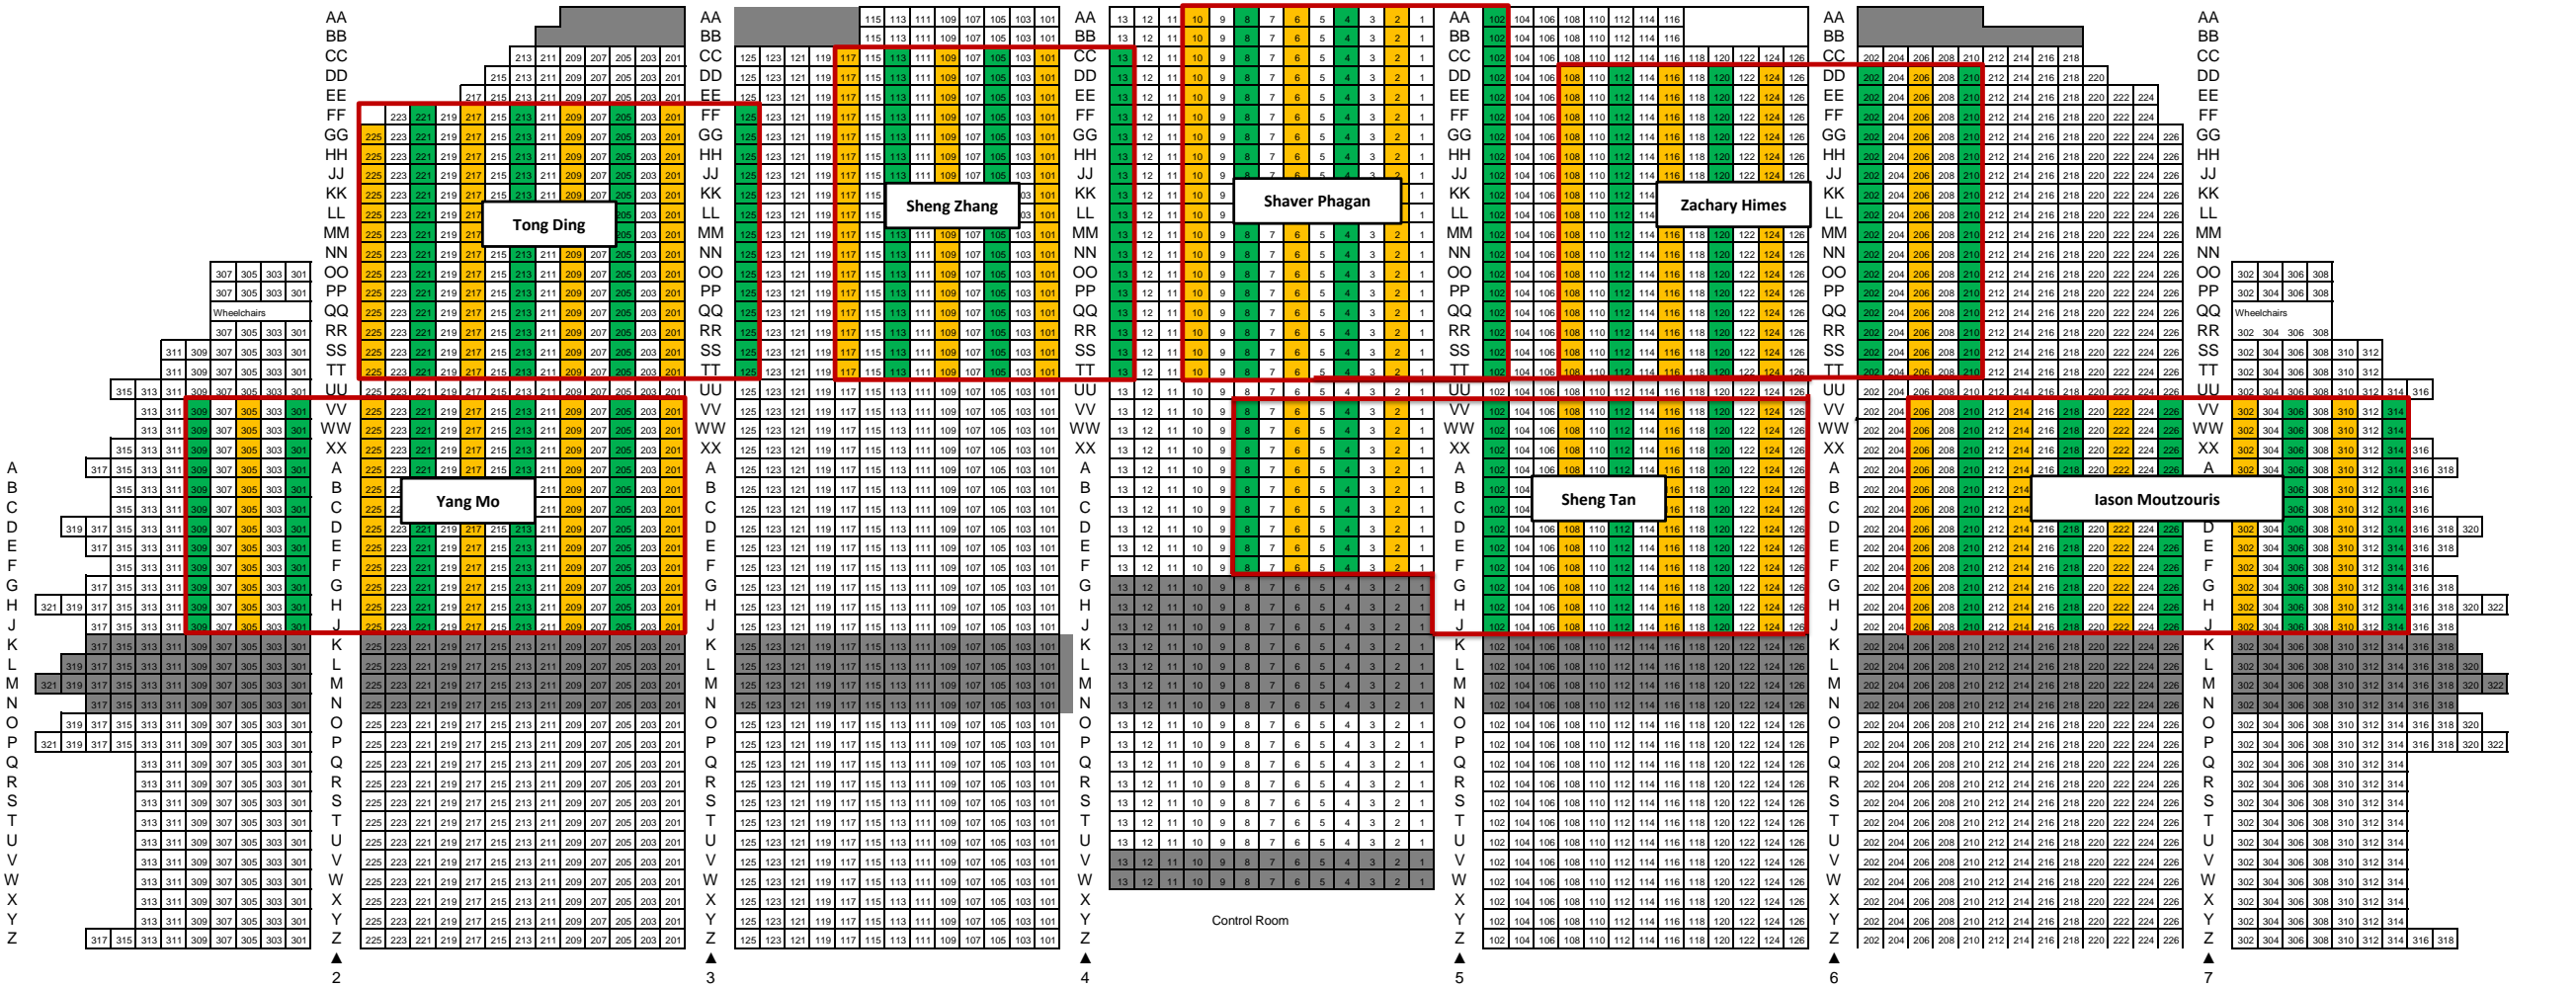

Elliott Hall of Music
Purdue University
Main Floor

No seating Rows K, L, M, N - All Sections
No seating Rows G, H, J, K, L, M, N - Center Sections
3561/1700 Stations

Monday, Feb. 17, 2020
6:30 - 7:30 p.m.

MA 16600
Exam 1

Mikhail Lepilov 119/124