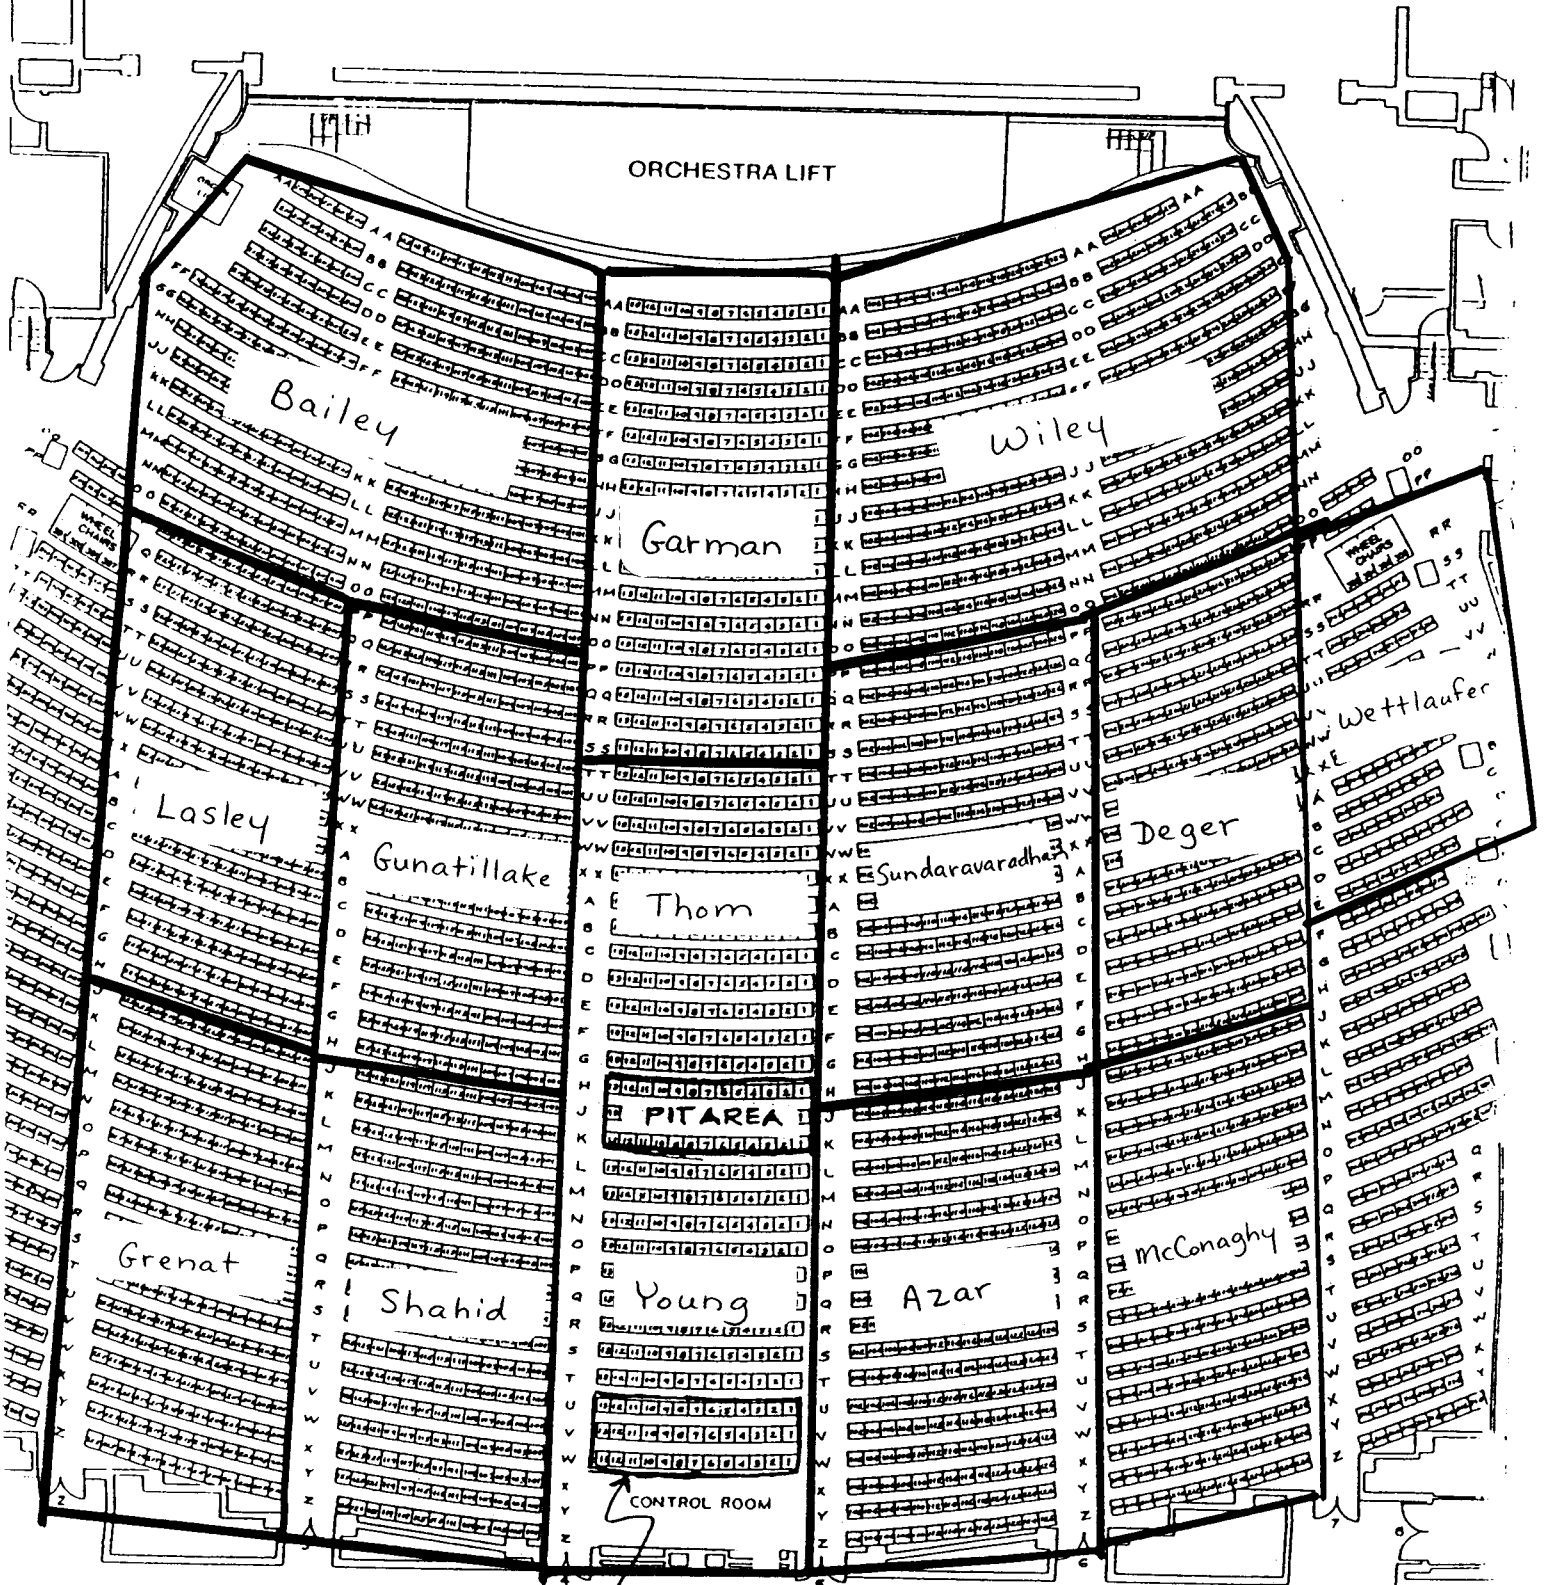

MA 153

Exam # 2

October 16, 2001

6:30 p.m. - 7:30 p.m.

ALL INSTRUCTORS

HALL OF MUSIC

MA 153
Exam #2

ELLIOTT HALL OF MUSIC
PURDUE UNIVERSITY

Oct. 16, 2001
6:30 p.m. - 7:30 p.m.

ALTERNATE SOUND CONTROL AREA

MAIN FLOOR

MA 153
Exam # 2

Oct. 16, 2001
6:30 p.m. - 7:30 p.m.

ELLIOTT HALL OF MUSIC
PURDUE UNIVERSITY