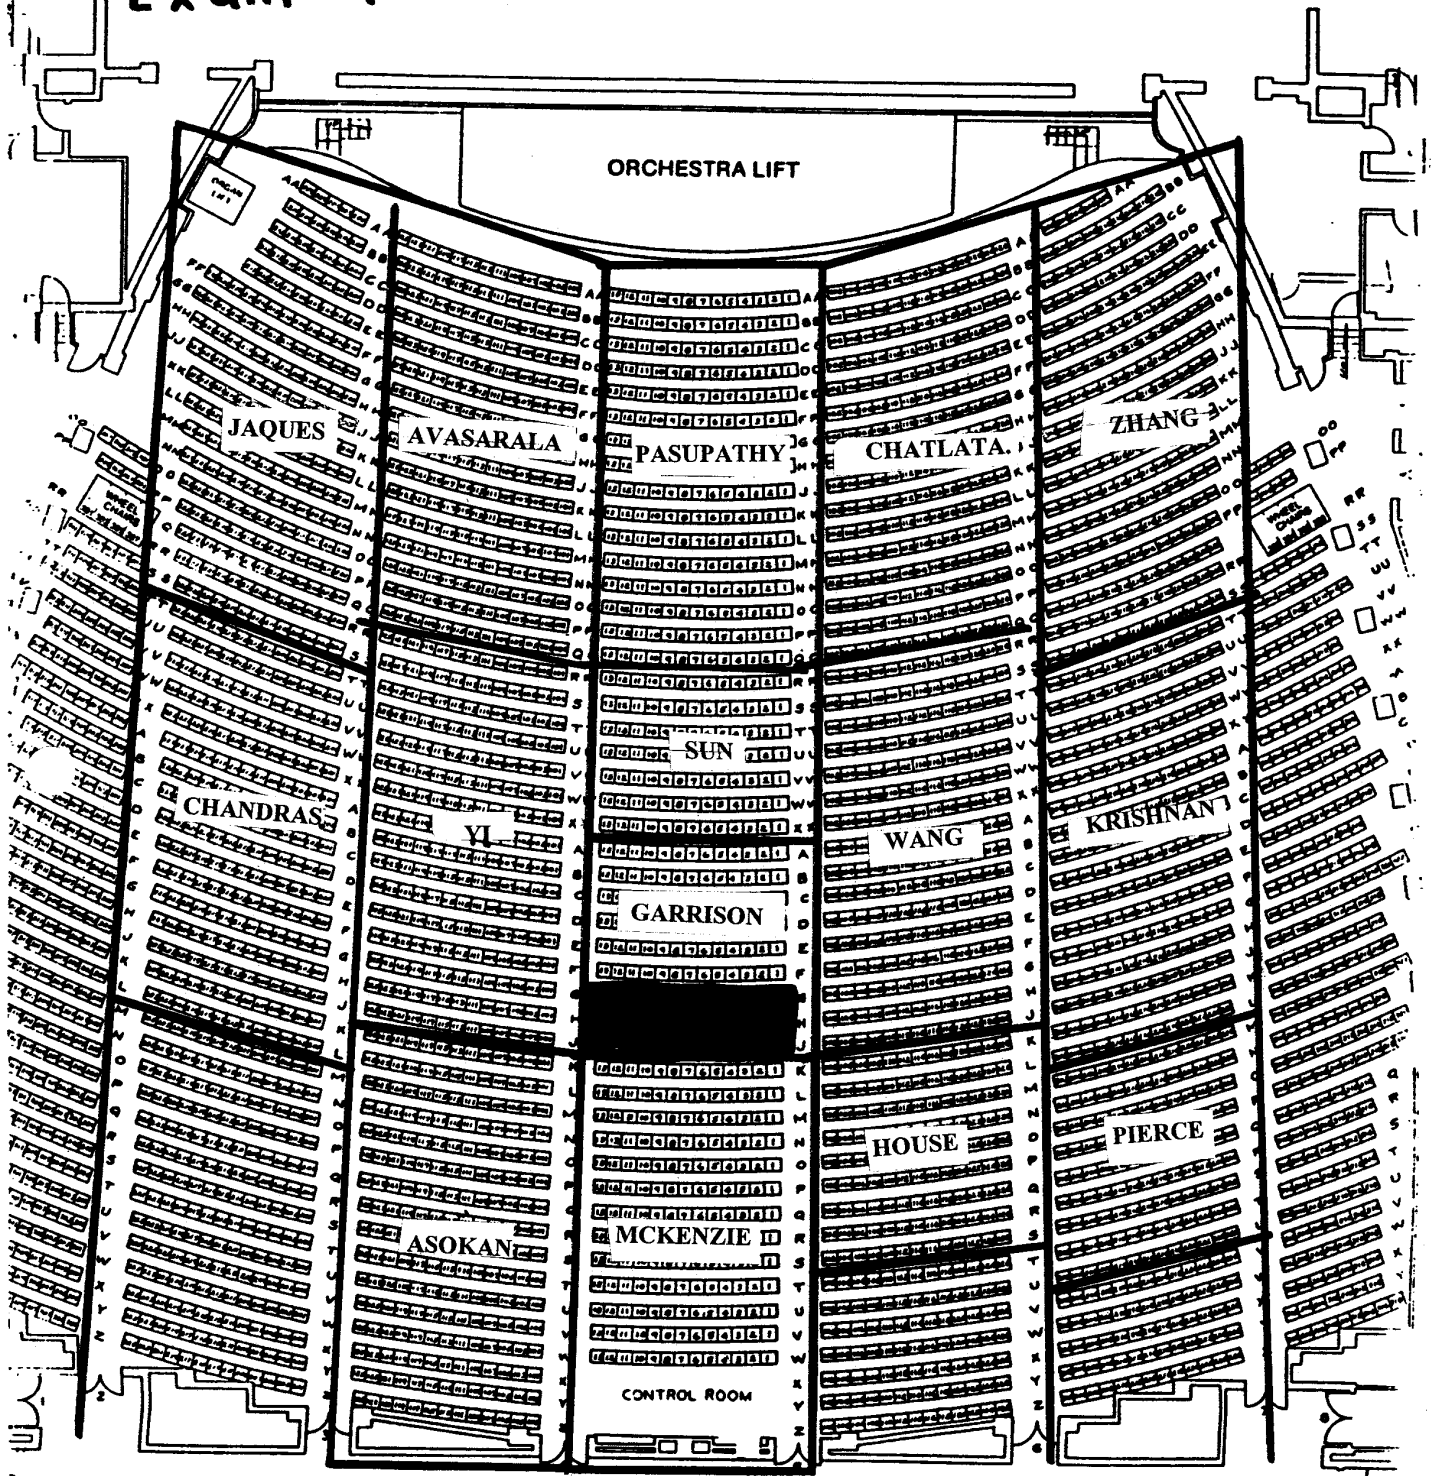

MA 161 †
161 E
Exam # 1

ELLIOTT HALL OF MUSIC
PURDUE UNIVERSITY

HLMC

Sept. 24, 2001
7-8 p.m.

MAIN FLOOR