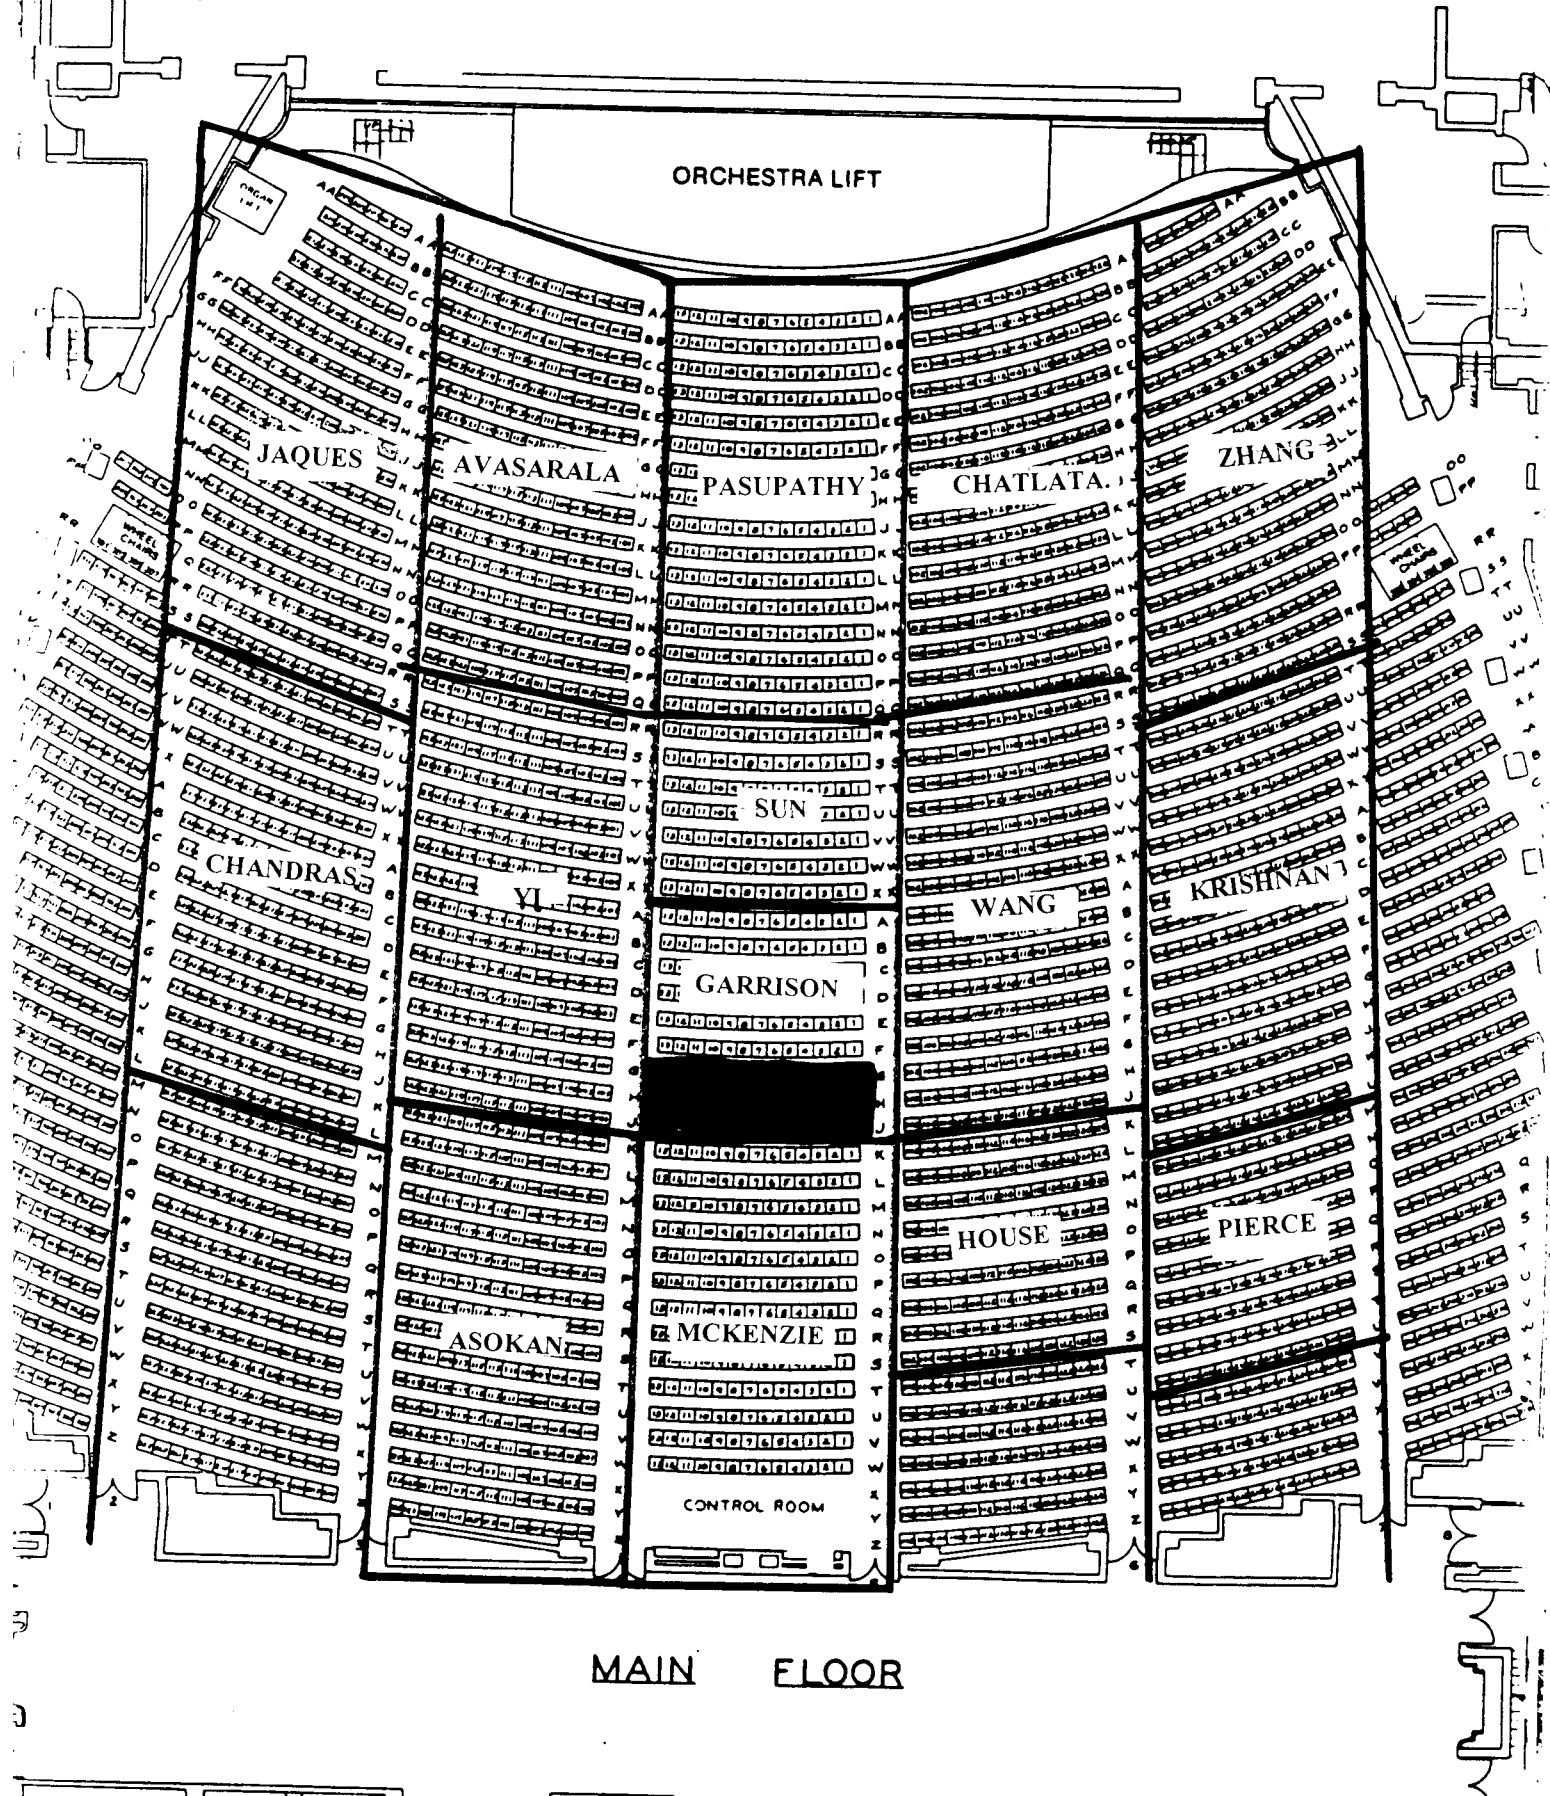

MA 161 & 161E

Exam # 2

October 22, 2001

8:30 p.m. -9:30 p.m.

ALL INSTRUCTORS

HALL OF MUSIC

MA 161

161 E

Exam # 2

ELLIOTT HALL OF MUSIC
PURDUE UNIVERSITY

HLMC

Oct. 22, 2001
8:30 p.m. - 9:30 p.m.

MAIN FLOOR